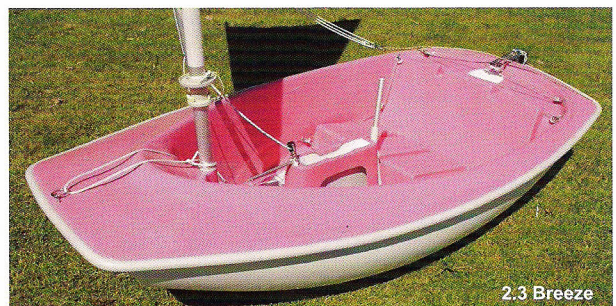

There is also a wide choice of accessories and system components that extend the functionality of the boats and make life onshore, and at the waters edge, easier for sailors and helpers.

Hansa 2.3

More than 1000 2.3's are sailing in over 20 countries. The 2.3 is available in both Single and Wide seat versions along with the wide seat Breeze model. The 2.3 is the ideal boat for a first-time sailing experience.

Hansa 303

The 303 has two sails and can accommodate one or two sailors. Available in the Wide and Breeze models, the 303 has a larger carrying capacity, along with more ballast and sail area than the 2.3. Over 900 are sailing worldwide.

2.3 Wide

2.3 Breeze

303 Wide

303 Breeze

Sailing for Everyone

Liberty

The 3.6M Liberty, with its high freeboard design, high stability ballasted centreboard and unique reefing system, provides a performance sailboat that can be enjoyed in a wide range of wind and sea conditions. Suitable for intermediate and advanced level competitors including sailors with limited mobility.

SKUD 18

The 5.8m SKUD (SKiff – Universal Design) has been designed from a performance basis to offer crisp and snappy response. It can be sailed as a two or three person sportsboat - with options for footrests, a centreline seat and trapeze - or with two centreline canting seats as used for Paralympic competition.